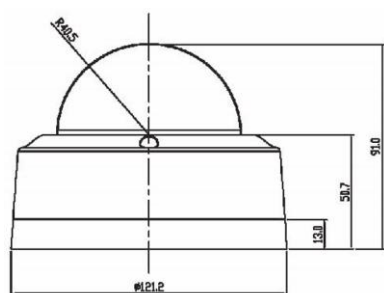

NETWORK IP CAMERA

HIP-HV2245

2MP NETWORK IP IR VANDAL DOME CAMERA

STARVIS **H.265** **WDR**

Features

- Sony STARVIS 2.07MP Image Sensor
- Ultra low light color camera(0.01lux/F1.2)
- Triple codec(H.265, H.264, MJPEG)
- Triple Stream
- Max 30fps @ all resolution
- Support Onvif/PoE/External Video
- DOL True WDR
- IR LED : 24 units(20m)
- True Day & Night
- Fixed Lens 3.6mm
- 3-Axis Gimbal Bracket
- IP66 Weatherproof

Camera Specifications

IMAGE	Image Sensor	Sony Starvis 2.07MP(1/2.8) Image Sensor
	Scan System	Progressive Scan
	Total Pixels	1945(H) x 1109(V), 2.16 Mega Pixels
	Effective Pixels	1945(H) x 1097(V), 2.13 Mega Pixels
Function	Day & Night	Auto / Day(Color) / Night(BW), ICR Control
	Privacy Area	On / Off (16 Programmable Zones)
	Motion Detection	48 Zone (On/Off, 1~5Step), On / Off
	W D R	WDR, On / Off
	DNR	2DNR, 3DNR
	Defog	Detect foggy, On / Off
	Elec. Shutter	Auto(1/30~1/30000), Suppress Rolling, Manual
	White Balance	Auto / Push / Indoor / Outdoor / Fluorescent
Lens	Image Mirror	Normal/Mirror(H)/Flip(V)Both(HV)
	Focal Length	Fixed lens 3.6mm
IR LEDs	IR LEDs	24 units
Electrical	Power Supply	DC12[V] ±10% / Max 750mA
Environmental	Operating Temp.	-10°C ~ +50°C
	Preservation Temp.	-20°C ~ +60°C
	Humidity	0% ~ 80%
Mechanical	Weight.	Approx. 670g

Network Specifications

System	OS	Embedded Linux
Network	Interface	RJ45 10/100 Base-T PoE
	Protocol	TCP/IP,UDP/IP,RTP,RTSP,RTCP,NTP, HTTP,DHCP,FTP,SMTP,DNS,DDNS
	Onvif	ver2.4.2
	DDNS	iplinker.net
	Simultaneous Access	Max. 10 user
Video	Compress Format	H.265/H.264/MPEG4
	Resolution	1920x1080/1280x720/640x360/320x180
	Frame Rate	Max. 30fps @all resolution
Streaming	Streaming	Triple Stream (Stream1,2,3) RTP/RTSP, UnicastRTP, Multicast RTP
	Compress Format	G.711 u-law
Audio	Streaming	Two way
	Sensor In	1(NC/NO)
Event	Alarm Out	1 (Digital Output, Open Collector)
	OS	Windows 7, 8, 10
Web Browser	Manager	IE(over 11), Firefox, Safari, Opera
	Viewer	IE only (Active-X)

*Specification and Design are subject to change without notice